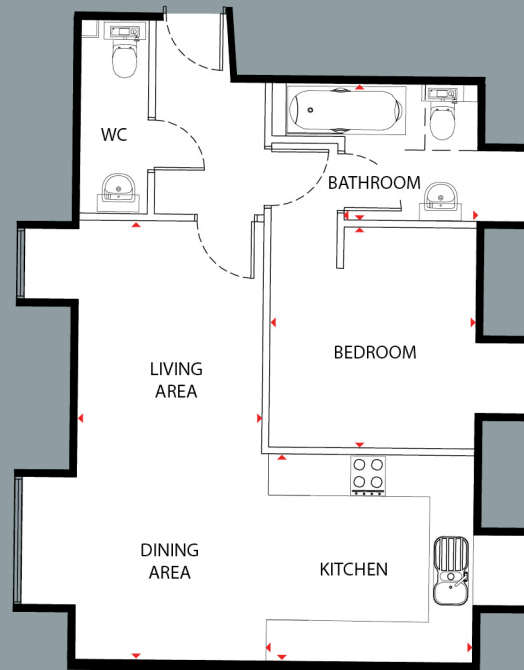

# MONTPELIER

1 BEDROOM APARTMENT

Units | 13

Entrance | Ground or First Floor

## Dimensions

Living/Dining Area	6.33m x 2.64m	(20'9" x 8'8")
--------------------	---------------	----------------

Kitchen	3.03m x 2.64m	(9'11" x 8'8")
---------	---------------	----------------

Bedroom 1	2.94m x 3.53m	(9'7" x 11'7")
-----------	---------------	----------------

Bathroom	1.95m x 1.88m	(6'5" x 6'2")
----------	---------------	---------------

WC	2.78m x 0.96m	(9'1" x 3'2")
----	---------------	---------------