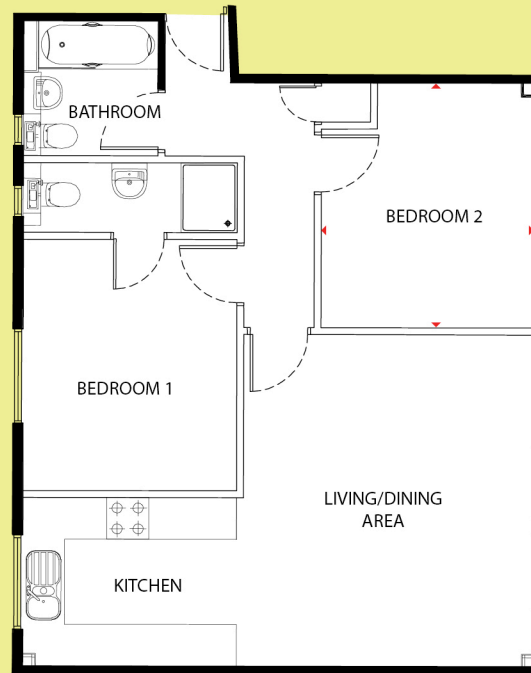

CABOT

2 BEDROOM APARTMENT

Units | 11 & 12

Entrance | Ground or First Floor

Dimensions

Living Room	4.74m x 4.13m	(15'7" x 13'6")	Bedroom 2	3.49m x 3.03m	(11'5" x 9'11")
Kitchen	3.12m x 3.12m	(10'3" x 10'3")	Bathroom	1.91m x 1.90m	(6'3" x 6'3")
Bedroom 1	3.61m x 3.02m	(11'10" x 9'11")			
Ensuite	3.02m x 1.00m	(9'11" x 3'3")			