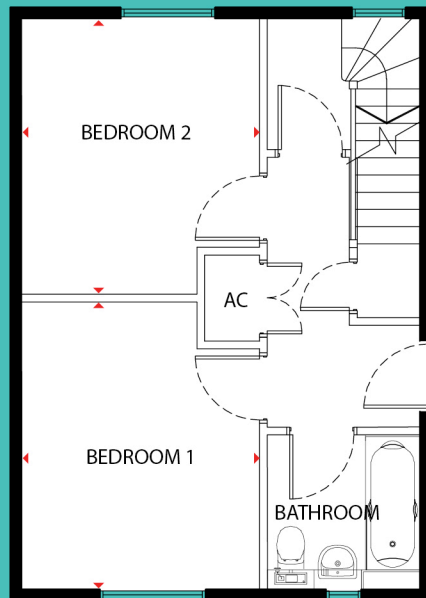

Unit | 2

Entrance | Second Floor

Lower Floor

Upper Floor

### Dimensions

Bedroom 1	3.65m x 2.94m	(11'12" x 9'7")
-----------	---------------	-----------------

Bedroom 2	3.50m x 3.01m	(11'6" x 9'10")
-----------	---------------	-----------------

Bathroom	1.99m x 1.95m	(6'6" x 6'5")
----------	---------------	---------------

Living/Dining Area	5.03m x 4.77m	(16'6" x 15'8")
--------------------	---------------	-----------------

Kitchen	2.59m x 2.51m	(8'6" x 8'3")
---------	---------------	---------------

AC - Airing Cupboard