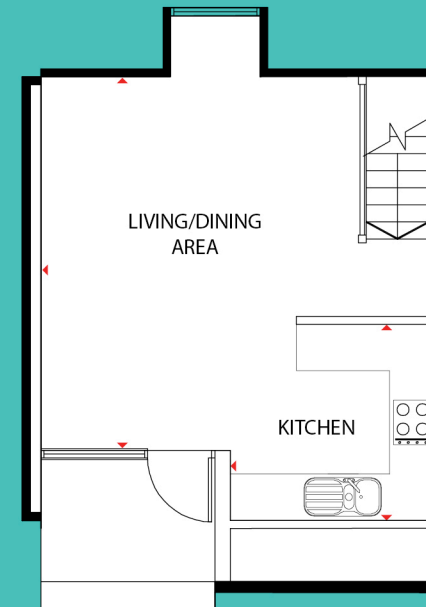

Unit | 2

Entrance | Second Floor

Lower Floor

Upper Floor

### Dimensions

Bedroom 1	3.65m x 2.94m	(11'12" x 9'7")
-----------	---------------	-----------------

Bedroom 2	3.50m x 3.01m	(11'6" x 9'10")
-----------	---------------	-----------------

Bathroom	1.99m x 1.95m	(6'6" x 6'5")
----------	---------------	---------------

Living/Dining Area	5.03m x 4.77m	(16'6" x 15'8")
--------------------	---------------	-----------------

Kitchen	2.59m x 2.51m	(8'6" x 8'3")
---------	---------------	---------------

AC - Airing Cupboard