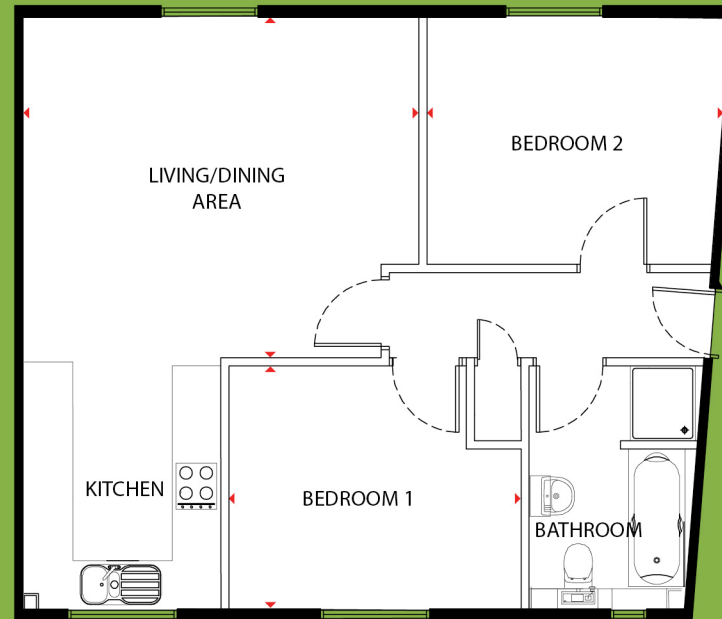

# HENLEAZE

2 BEDROOM APARTMENT

Units | 5, 6 & 7

Entrance | Ground, First or Second Floor

## Dimensions

Living Room	4.83m x 4.18m	(15'10" x 13'8")
Kitchen	3.08m x 2.39m	(10'1" x 7'10")
Bedroom 1	3.60m x 2.98m	(11'10" x 9'9")
Bedroom 2	3.61m x 3.03m	(11'10" x 9'11")
Bathroom	2.98m x 2.04m	(9'9" x 6'8")