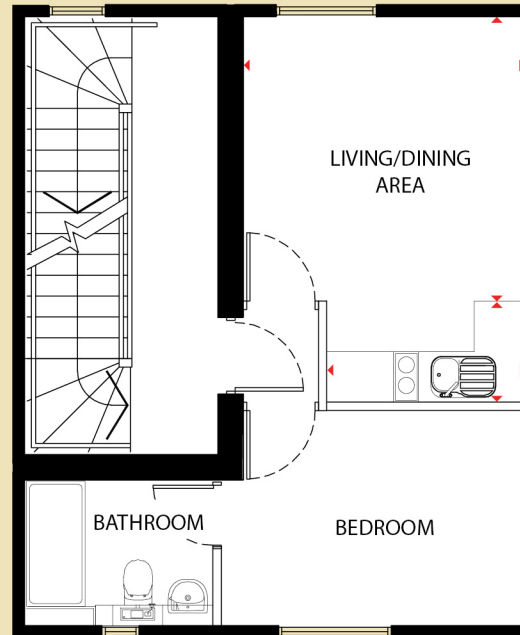

HOTWELLS

STUDIO APARTMENT

Unit | 3
Entrance | First Floor

Dimensions

Living Room	3.39m x 3.32m	(11'1" x 10'11")
Kitchen	2.40m x 1.21m	(7'10" x 3'12")
Bedroom 1	3.62m x 2.56m	(11'10" x 8'5")
Bathroom	2.22m x 1.70m	(7'3" x 5'7")